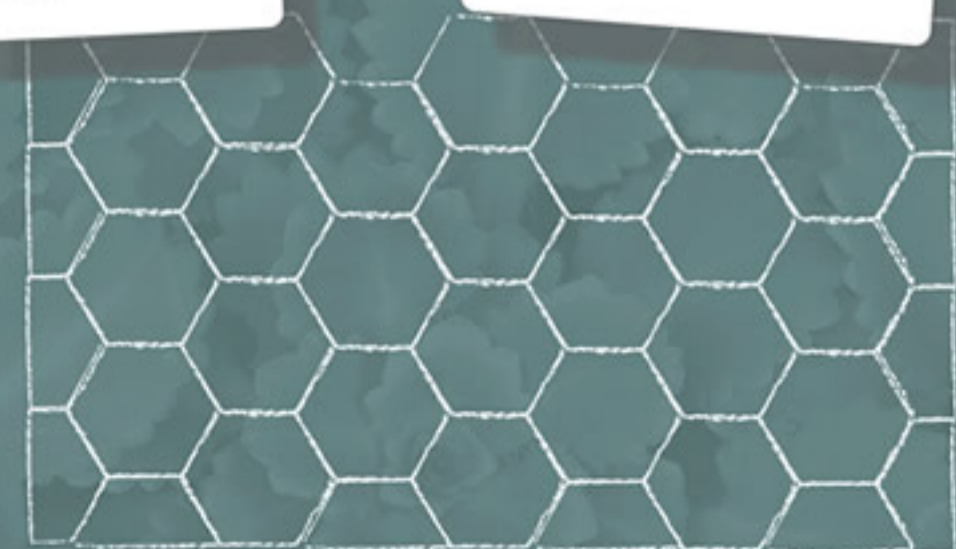

# hexagonal <sup>rustic</sup>

eyecatching & effective variation on the normal paving slab

Hexagonal paving offers an eyecatching but effective variation on the standard square or rectangular format. With the riven finish and complimentary colours, this slab creates that distinctive departure from the normal.

NB. The half Hexagonal may be used in conjunction with the full slab to make squaring of areas that much easier

Size mm (nominal)	No./sq metre
450 x 450 x 38	4.94
450 x 225 x 38	9.88

Natural grey

Cotswold buff

Terracotta

Charcoal

Burnished terracotta

Weathered cotswold

Autumn brown

Half slabs

With a little imagination and the combination of both full and half hexagonal slabs numerous patterns both simple and complex can be created.