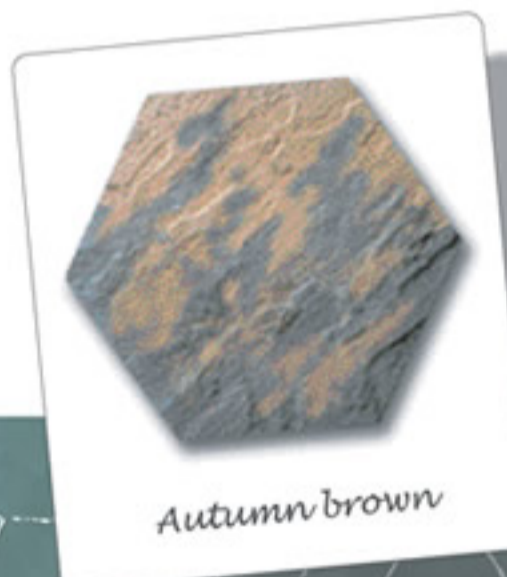

# hexagonal <sup>rustic</sup>

eyecatching & effective variation on the normal paving slab

Hexagonal paving offers an eyecatching but effective variation on the standard square or rectangular format. With the riven finish and complimentary colours, this slab creates that distinctive departure from the normal.

NB. The half Hexagonal may be used in conjunction with the full slab to make squaring of areas that much easier

Size mm (nominal)	No./sq metre
450 x 450 x 38	4.94
450 x 225 x 38	9.88

Natural grey

Cotswold buff

Terracotta

Charcoal

Burnished terracotta

Weathered cotswold

Autumn brown

Half slabs

With a little imagination and the combination of both full and half hexagonal slabs numerous patterns both simple and complex can be created.