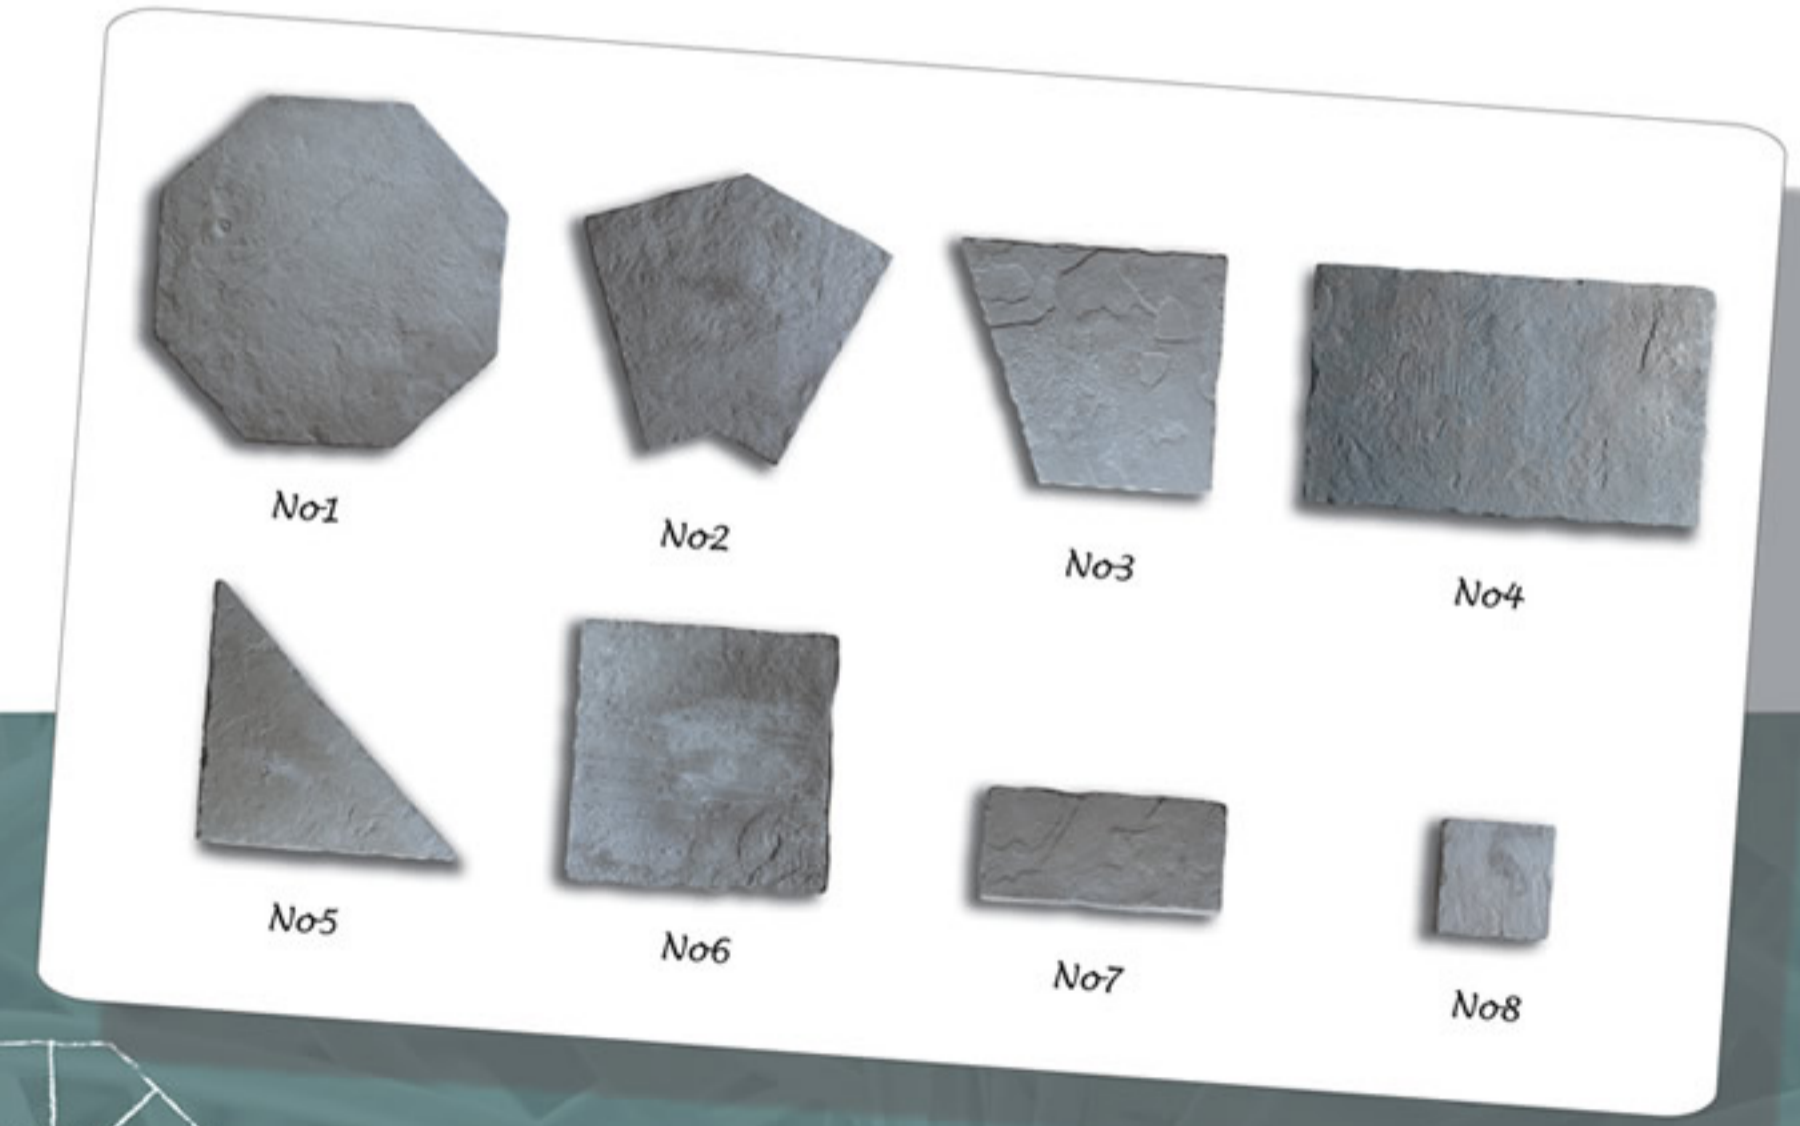

octagonal yoredale

ideal for creating that special focal point in your garden

The octagonal paving system has been developed to be intergrated with the Yoredale range.

The basic octagonal range is of course infinetly expandable and also available in two ready made packs.
Ideal for that special focal point in your garden design.

Individual pieces can be used to great effect for pond surrounds and steps

Using pieces 4 & 6 it is possible to enlarge the octagonal making it possible to cover a greater area.