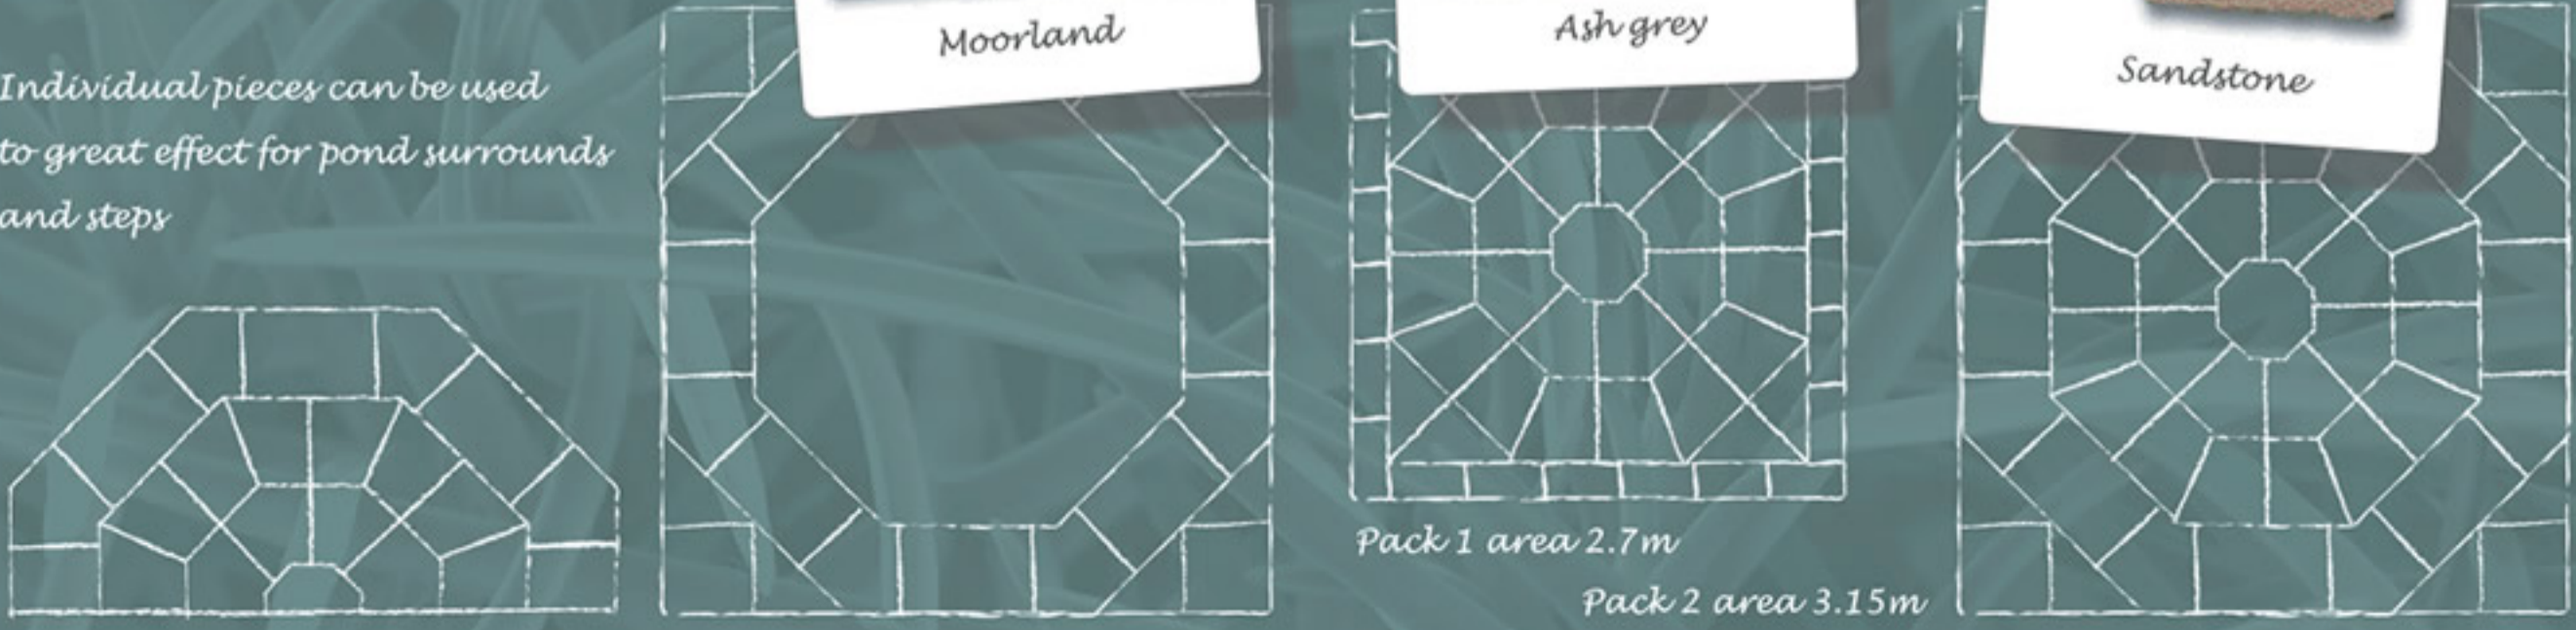

octagonal yoredale

ideal for creating that special focal point in your garden

The octagonal paving system has been developed to be intergrated with the Yoredale range.

The basic octagonal range is of course infinetly expandable and also available in two ready made packs.
Ideal for that special focal point in your garden design.

Individual pieces can be used to great effect for pond surrounds and steps

Using pieces 4 & 6 it is possible to enlarge the octagonal making it possible to cover a greater area.