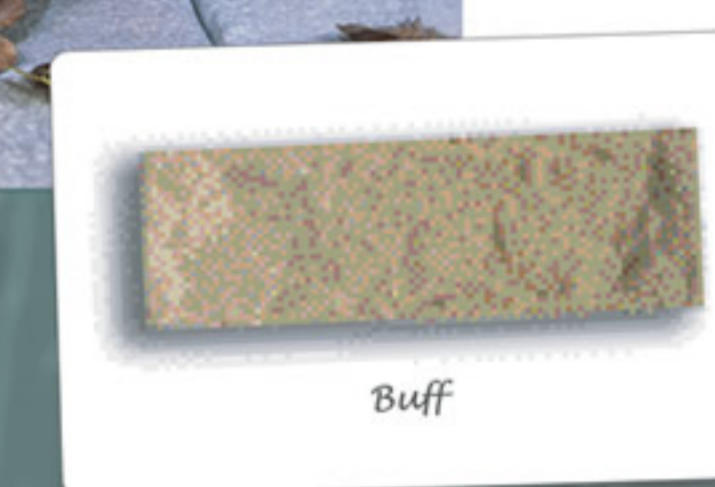

screen blocks

An easy to erect and attractive partition

Screenblocks are the perfect way to provide an attractive partition, without the closed-in feeling of a solid wall. The choice of two patterns adds further interest and variety to your garden.

Ideal for patio screens, balconies, walls and decorative surrounds. Screenblocks are fairfaced on both sides and provide a foil for shrubs, plants and flowers and a support for climbing plants and creepers.

Easy to erect on simple foundations Screenblocks fit neatly and easily together and require no maintenance.

Size mm (nominal)
295 x 295 x 95

Both Screenblock patterns are available in buff and natural grey only.

rock faceblocks

gritty texture and rugged individuality

Rockface blocks are the easy and economical way to build feature walls, patio surrounds, steps and even barbecues that will brighten up your garden and provide extra areas of colour, interest and creative design.

Their attractive appearance, gritty texture and rugged individuality, have enhanced small and large gardens for many years. With the strength and durability to withstand all outside elements, Rockface blocks are made to last.

Their practical load bearing qualities and ease of laying, mean that walls can be built by the amateur and professional alike.

Size mm (nominal)
450 x 140 x 110

Buff