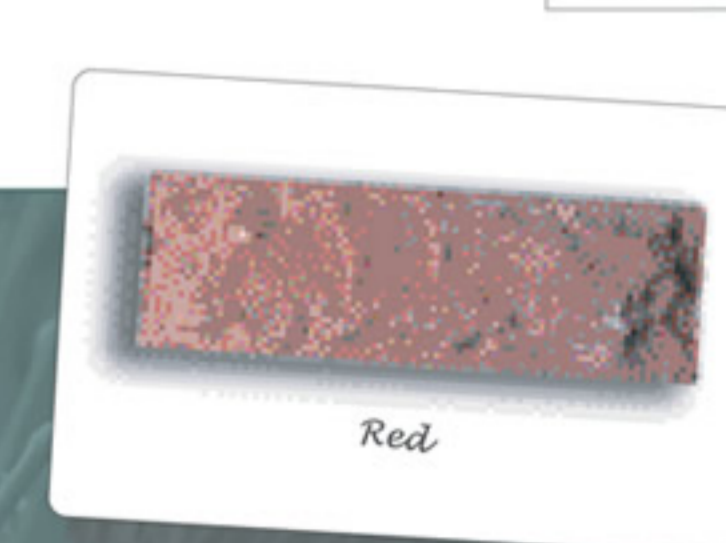

Their practical load bearing qualities and ease of laying, mean that walls can be built by the amateur and professional alike.

Size mm (nominal)
450 x 140 x 110

Natural grey

Buff

Red